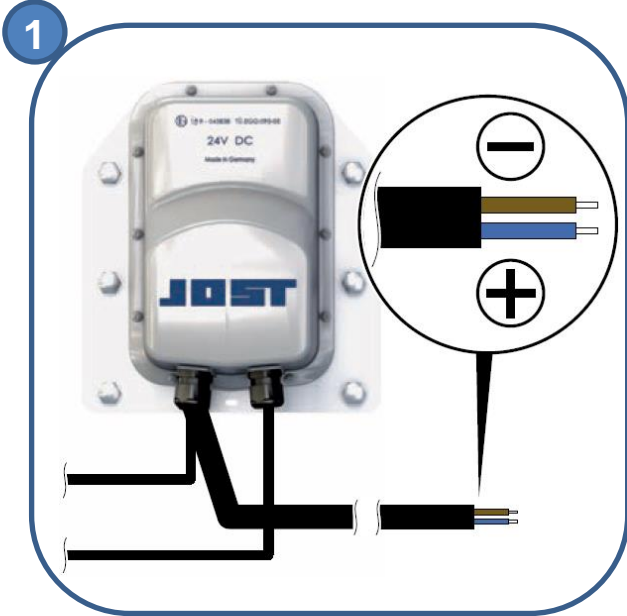

Quick Start Guide

Modul E-Drive

Power supply + 24V; Fuse min. 15 Amp.

Wake up: Push "2 sec." until lights are flashing

Select travel direction: Push "1 sec." for automatic mode

Motor can be stopped immediately by pressing any button