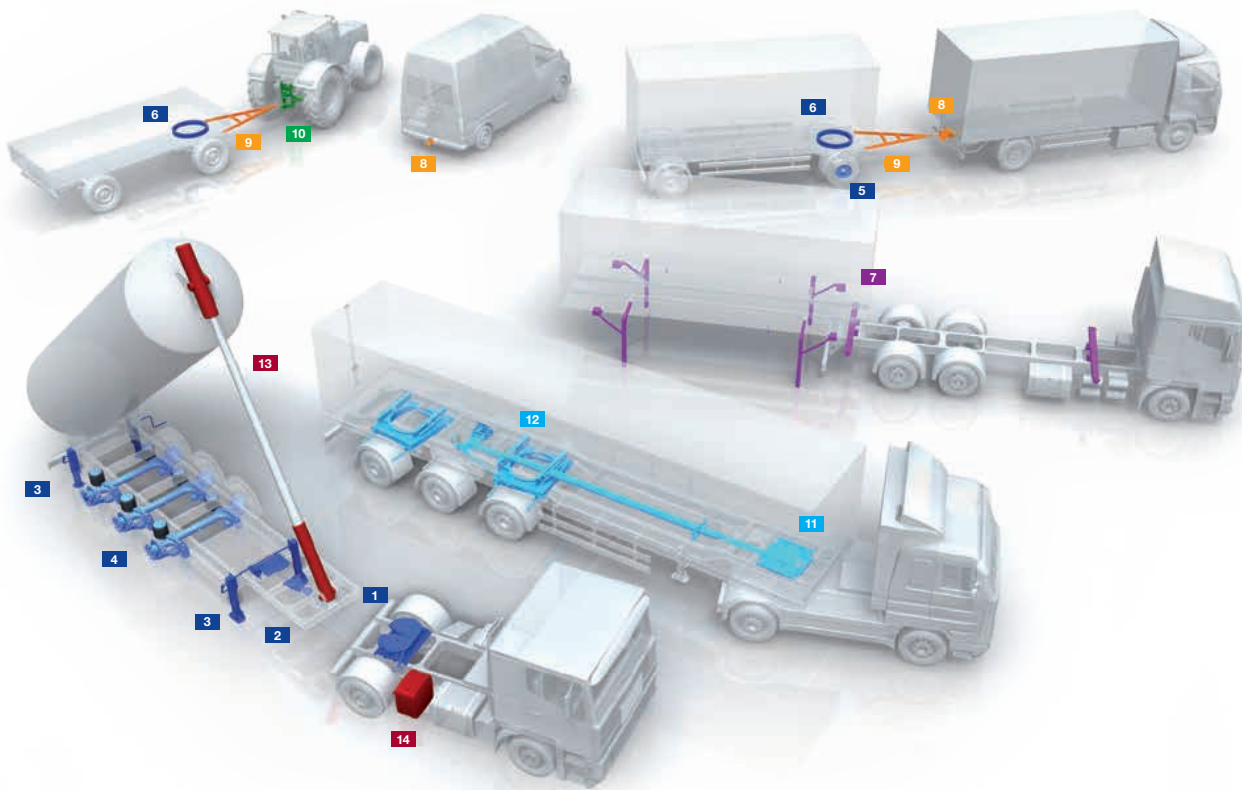

## The optimised air bellows pedestal

- Robust design for the most severe applications
- Improved installation, less welding and better gun access for chassis production optimisation
- Up to 10 kg weight saving per tri-axle installation
- Suitable for diameter 300 mm air bags
- Fits perfectly into the DCA series

## JUST

- 1 Fifth wheel couplings and systems**  
2" and 3 1/2" fifth wheel couplings in a variety of construction heights, bearing types and versions, mounting plates, sliders and dual-height fifth wheel systems; sensor-controlled systems for the coupling procedure between truck and trailer

- 2 King pins**  
2" and 3 1/2" king pins with a conical or plate-shaped flange

- 3 Landing gears**  
Landing gears with variable bolting heights, crank handles, connection shaft-lengths and foot types, special landing gears for special applications

## ROCKINGER

- 8 Road traffic**  
Open-end, hook and ball towing hitches, suspension elements, VARIOBLOCK alternating system and special models

- 9 Drawbars and towing eyes**  
Drawbars and towing eyes as well as custom-made products for on and off-road usage